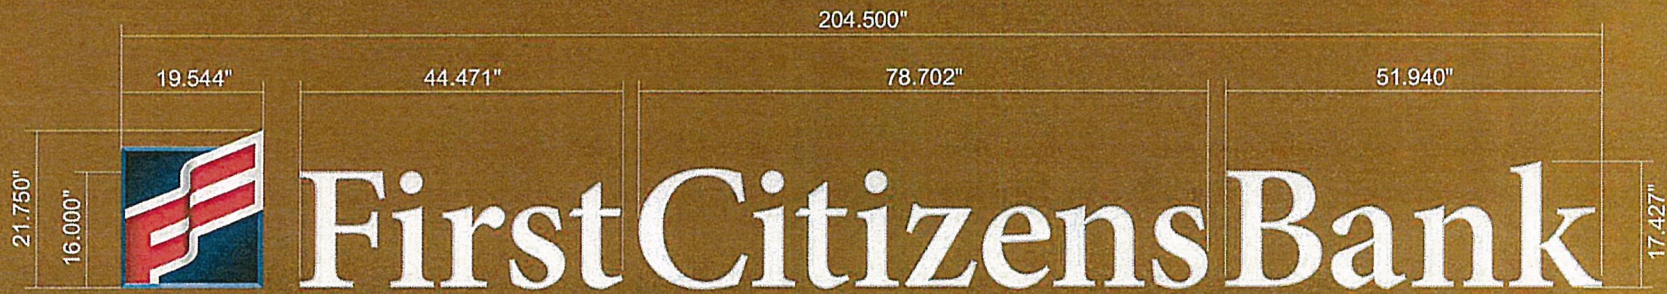

The Beige Background is NOT part of the graphic it is only for display!!

Front View

FITTS <small>THE FITTS COMPANY INCORPORATED 5515 - Lakeside Green Bay, WI 54901 P 920.226.3747</small>	CUSTOMER: First Citizens Bank & Trust Company	PRODUCT NUMBER: TFC #25544	DRAWN BY: JBK	DATE: 2/27/18	REVISIONS:	SCALE: 3/4" = 1'-0"	<small>THE DESIGN/INFORMATION CONTAINED IN THIS DRAWING ARE PROTECTED UNDER U.S. AND INTERNATIONAL TRADEMARK LAW AND ARE THE SOLE PROPERTY OF THE FITTS COMPANY, INC. ANY REPRODUCTION WITHOUT WRITTEN CONSENT IS STRICTLY PROHIBITED. THIS IS AN UNPUBLISHED DESIGN SUBMITTED FOR YOUR PERSONAL USE IN CONNECTION WITH THE PROJECT PLANNED FOR YOU BY THE FITTS COMPANY, INC. IT IS NOT TO BE SHOWN TO ANYONE OUTSIDE OF YOUR ORGANIZATION NOR IS IT TO BE USED, REPRODUCED, COPIED, OR EXHIBITED IN ANY FASHION. ALL OR ANY PART OF THIS DESIGN (EXCEPTING REGISTERED TRADEMARKS) REMAINS THE PROPERTY OF THE FITTS COMPANY, INC.</small>	PAGE:	
	SITE ADDRESS: 4000 W. Brown Deer Road Brown Deer, WI 53209	PRODUCT TITLE: Channel Letters (CL-L-F16-W)	CHECKED: ###	DATE: #####	1. ### Revision # 2. ### Revision # 3. ### Revision #	4. ### Revision # 5. ### Revision # 6. ### Revision #		PAPER SIZE: 11 x 17	1 OF 2
			APPROVED: ###	DATE: #####					